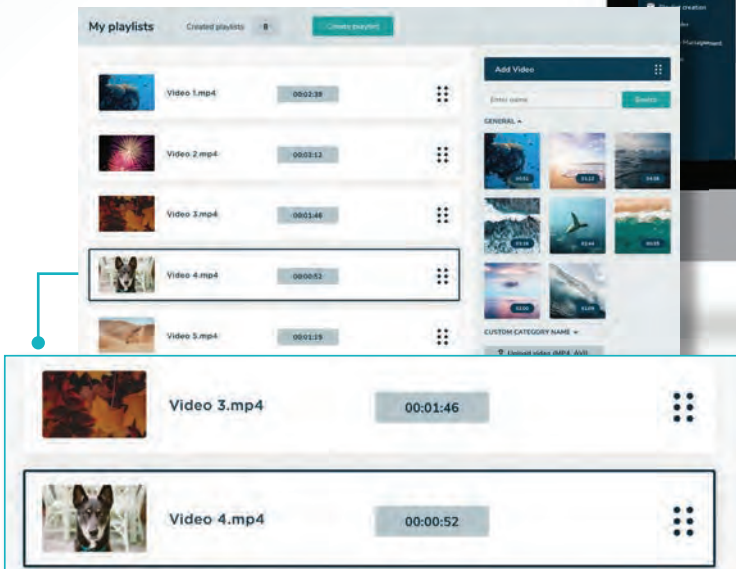

Company branding

Wellness & advisory

Building memo

Music & media Audio

Remotely manage all your connected displays

Schedule contents to show at any time

Intuitive drag & drop layout designer

Publish to one or grouped displays

Remote screen update with live view

Make your elevators and properties stand out

Stunning multimedia displays

Full HD screens

Vibrant 24-bit colour depth

Up to 178° wide visibility

Speakers included

Best fit & flexible installation

7 screen sizes 10.4" to 21.5"

Portrait or landscape mount

Dual-screen configuration

On board power supplies

Maximise uptime and enjoy peace of mind

Real time monitoring and reports

- Uptime and event log
- Proof of play analytics
- Status across building and sites